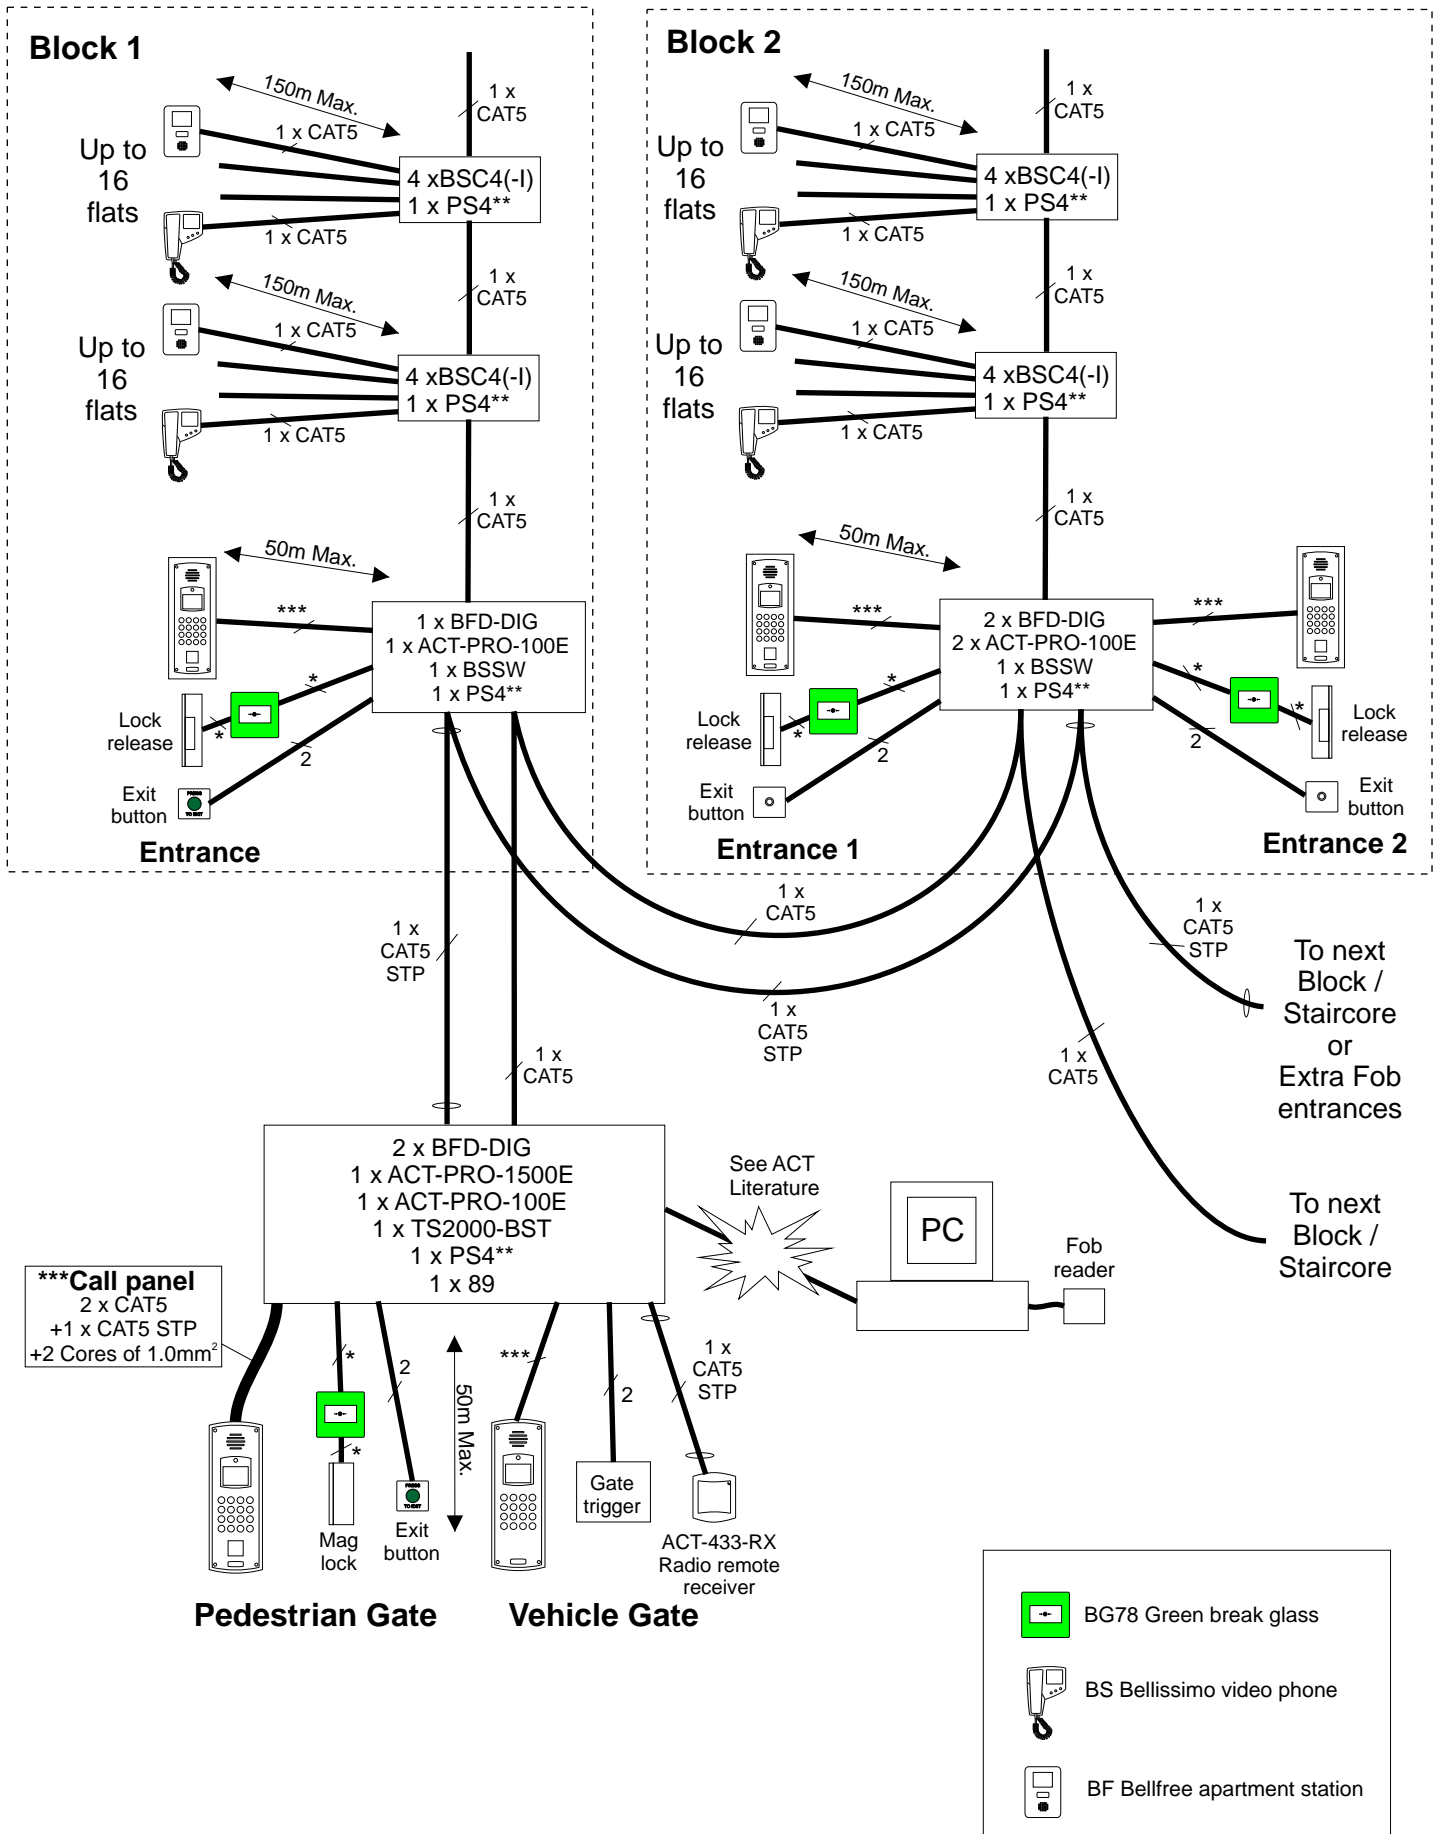

Bellagio cabling supplement

Typical Large Gate and Block Video System with
 Bellagio digital video call panels
 and ACTPro Fob system
 inc. Radio remote for a Vehicle gate

Notes

* Core size/number depends on the Maglock/Lock release fitted and if break glass monitor is required.

** Requires a 230V Mains connection.

All control equipment must be in secure indoor locations or enclosures.
 The minimum amount of cabling is shown, please allow for spares.

Cable types:

CAT5 - Catagory 5 or 5e unshielded cable containing 8 cores.
 Cables are CAT5 unshielded unless otherwise stated.

CAT5 STP - Catagory 5 or 5e shielded cable containing 8 cores and shield
 1.0mm² - 1.0mm² Cross sectional area mains cable, Flex or Twin and Earth.

Maximum of 300m cable distance between the furthest 2 points.

DO NOT USE ALARM CABLE

Manuals refered to:

bellagio Manual BG Digital (PD-280 Issue 1+)

bellissimo & Bellcall Manual BSSW Gate and block (PD-120 Issue 2+)

ACT-PRO Manuals

Video entrances and flats

Part 1

Bike, Bin or other Fob entrances Part 2