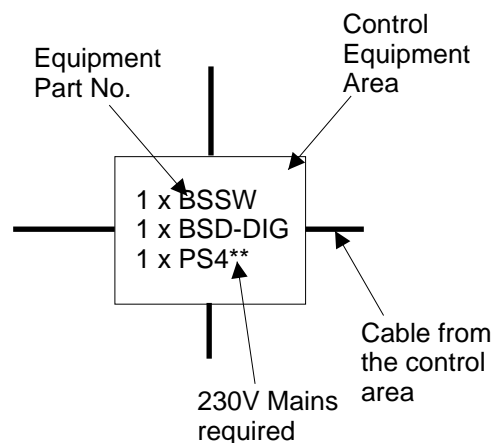

Bellagio cabling supplement

Typical Large Gate and Block Video System with
Bellagio digital video call panels
and ACTPro Fob system
inc. Radio remote for a Vehicle gate

Notes

* Core size/number depends on the Maglock/Lock release fitted and if break glass monitor is required.

** Requires a 230V Mains connection.

All control equipment must be in secure indoor locations or enclosures.
The minimum amount of cabling is shown, please allow for spares.

Cable types:

CAT5 - Catagory 5 or 5e unshielded cable containing 8 cores.
Cables are CAT5 unshielded unless otherwise stated.

CAT5 STP - Catagory 5 or 5e shielded cable containing 8 cores and shield
1.0mm² - 1.0mm² Cross sectional area mains cable, Flex or Twin and Earth.

Maximum of 300m cable distance between the furthest 2 points.

DO NOT USE ALARM CABLE

Manuals refered to:

bellagio Manual BG Digital (PD-280 Issue 1+)

bellissimo & Bellcall Manual BSSW Gate and block (PD-120 Issue 2+)

ACT-PRO Manuals