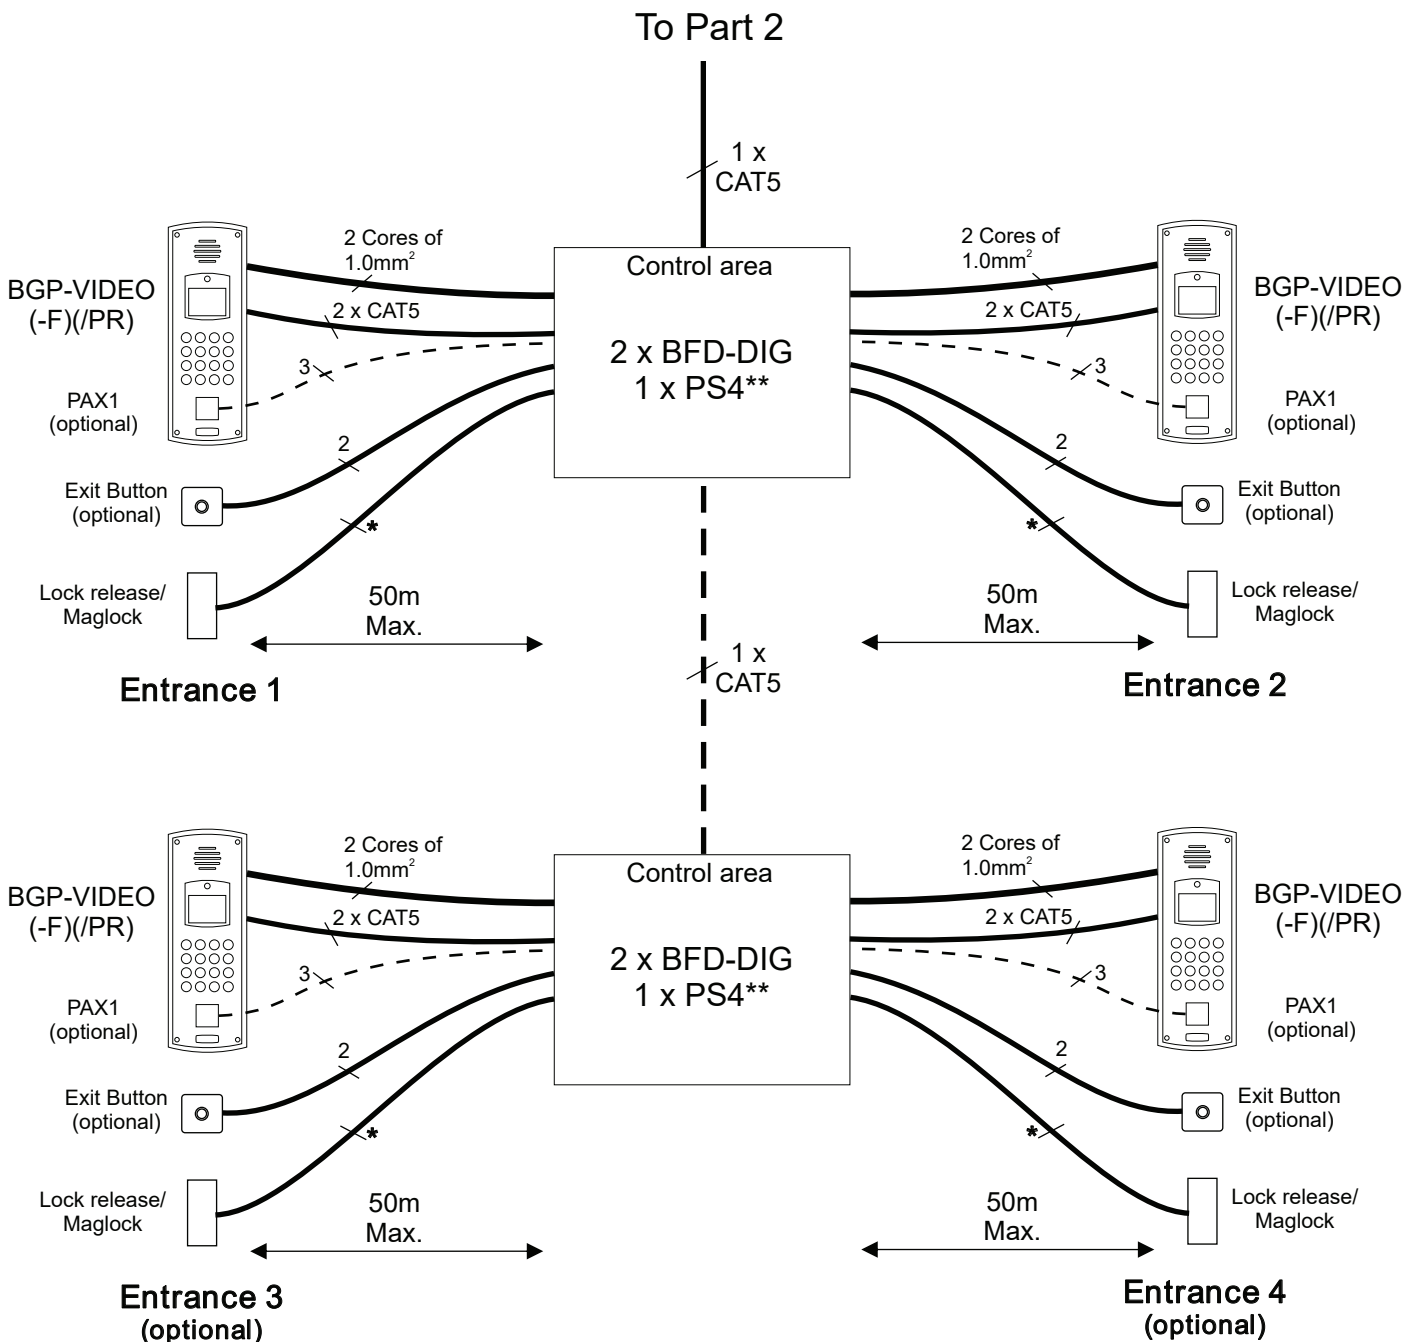

Typical Digital Video System Cable Overview

2-4 Entrance with Bellagio digital call panel

Notes

* Cable type depends on the Locking mechanism used.

** Requires a 230V Mains connection.

Use CAT5/5e unshielded cable, do not use Telephone or Alarm cable. 300m maximum between any 2 points.

1 x CAT5 refers to all 8 cores.

Parts

- BSC4 Video Distributor/Controller (1 per 4 flats)
- BFD-DIG Digital Door Controller (1 per entrance)
- PS4 Power Supply (1 per 16 TB,BF or BS, or per 2 doors)
- TS2000-BST Time Clock (optional for Trades facility, 1 per system)
- BGP-VIDEO(-F)/(PR) Bellagio Digital VR Entrance Panel
- BF Colour Hands-free Apartment Station
- BS Colour Video phone
- TB-W Colour Tabellet, White
- TB-B Colour Tabellet, Black/Silver
- PAX1 Panel Mount Proximity/Fob Reader
- 340C Power Supply

Part 1 - Entrance connections

Part 2B - Flat Distribution with BF Apartment Station or BS Video Phone

Note BS, BF and TB-B or TB-W units can be mixed on the same system

Part 2B - Flat Distribution with Tabellet TB-B or TB-W

Note BS,BF and TB-B or TB-W units can be mixed on the same system