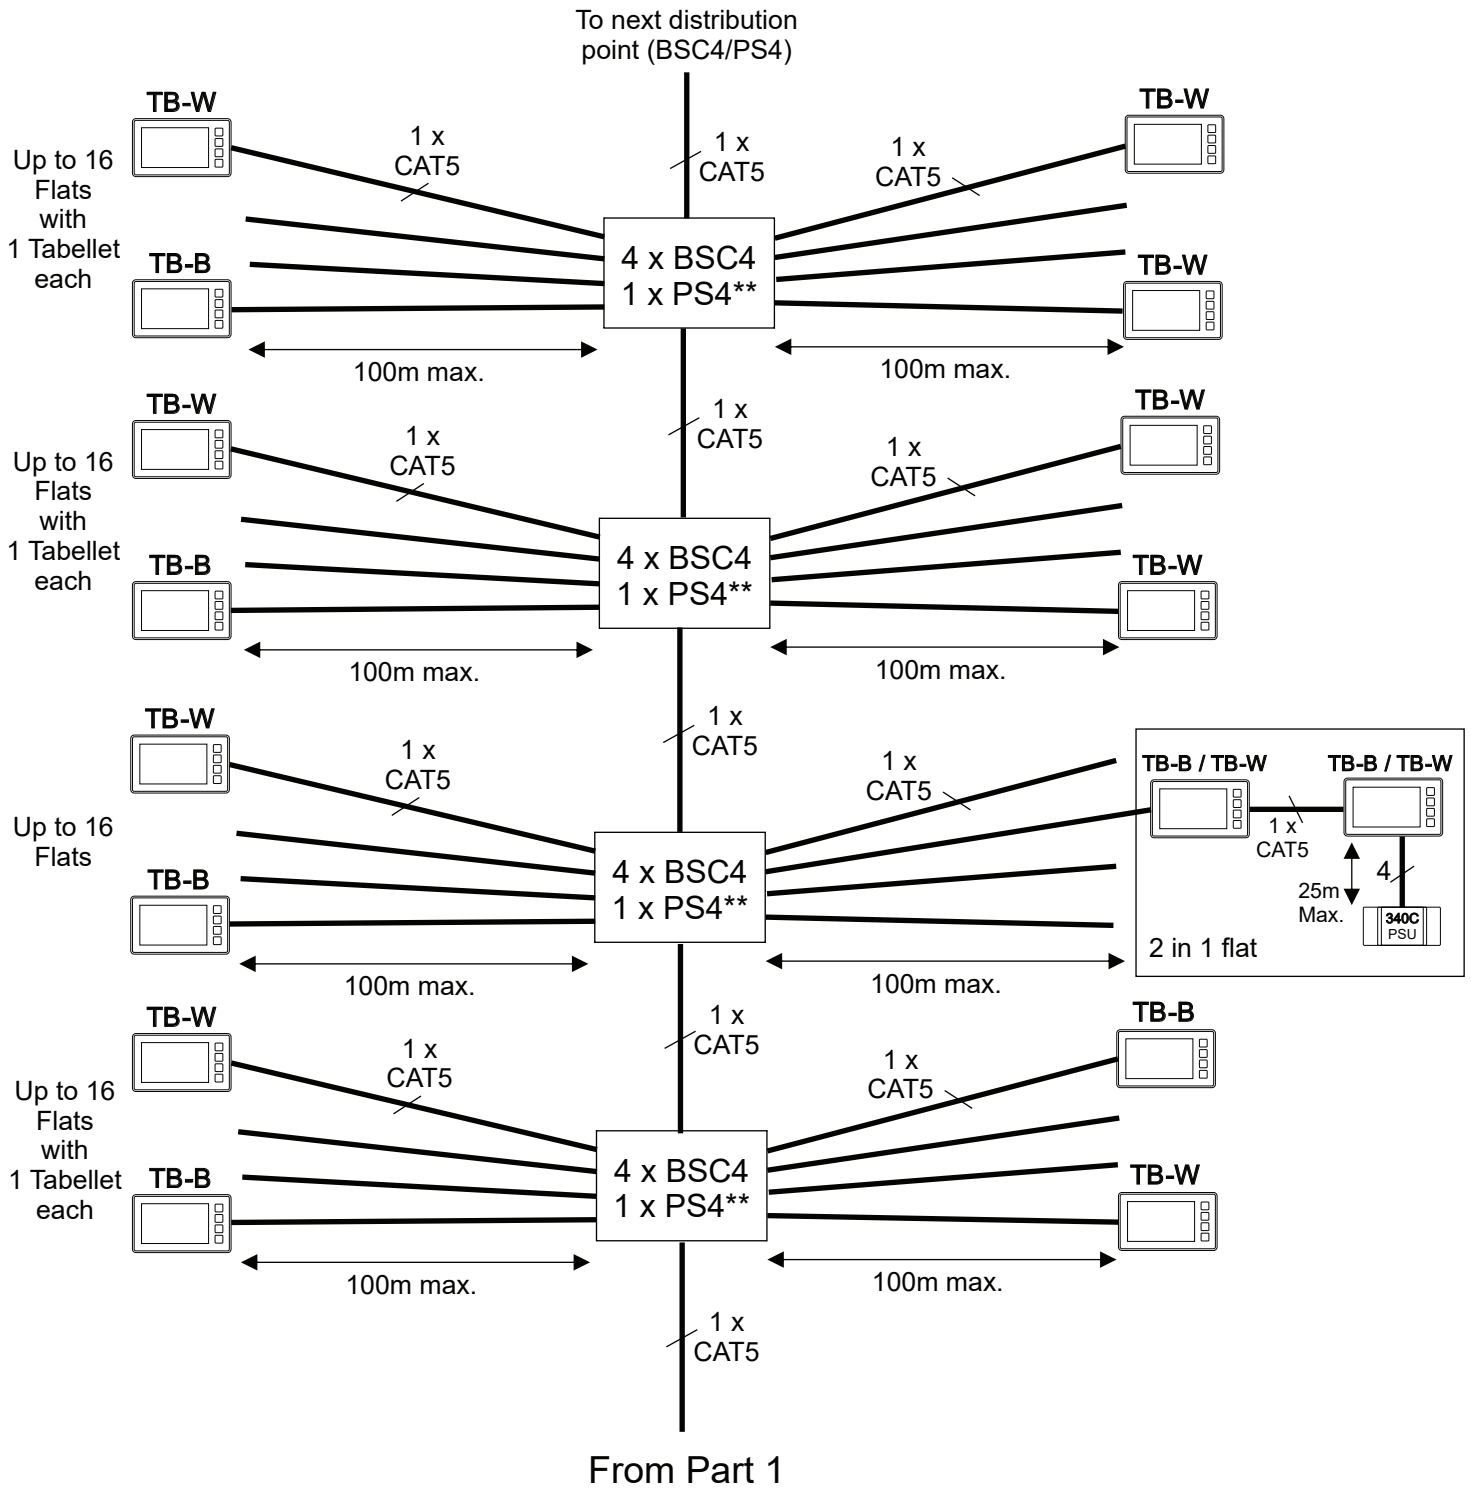

1 x CAT5 refers to all 8 cores.

Parts

- BSC4 Video Distributor/Controller (1 per 4 flats)
- BFD-DIG Digital Door Controller (1 per entrance)
- PS4 Power Supply (1 per 16 TB,BF or BS, or per 2 doors)
- TS2000-BST Time Clock (optional for Trades facility, 1 per system)
- BGP-VIDEO(-F)/(PR) Bellagio Digital VR Entrance Panel
- BF Colour Hands-free Apartment Station
- BS Colour Video phone
- TB-W Colour Tabellet, White
- TB-B Colour Tabellet, Black/Silver
- PAX1 Panel Mount Proximity/Fob Reader
- 340C Power Supply

Part 1 - Entrance connections

Part 2B - Flat Distribution with BF Apartment Station or BS Video Phone

Note BS, BF and TB-B or TB-W units can be mixed on the same system

Part 2B - Flat Distribution with Tabellet TB-B or TB-W

Note BS,BF and TB-B or TB-W units can be mixed on the same system