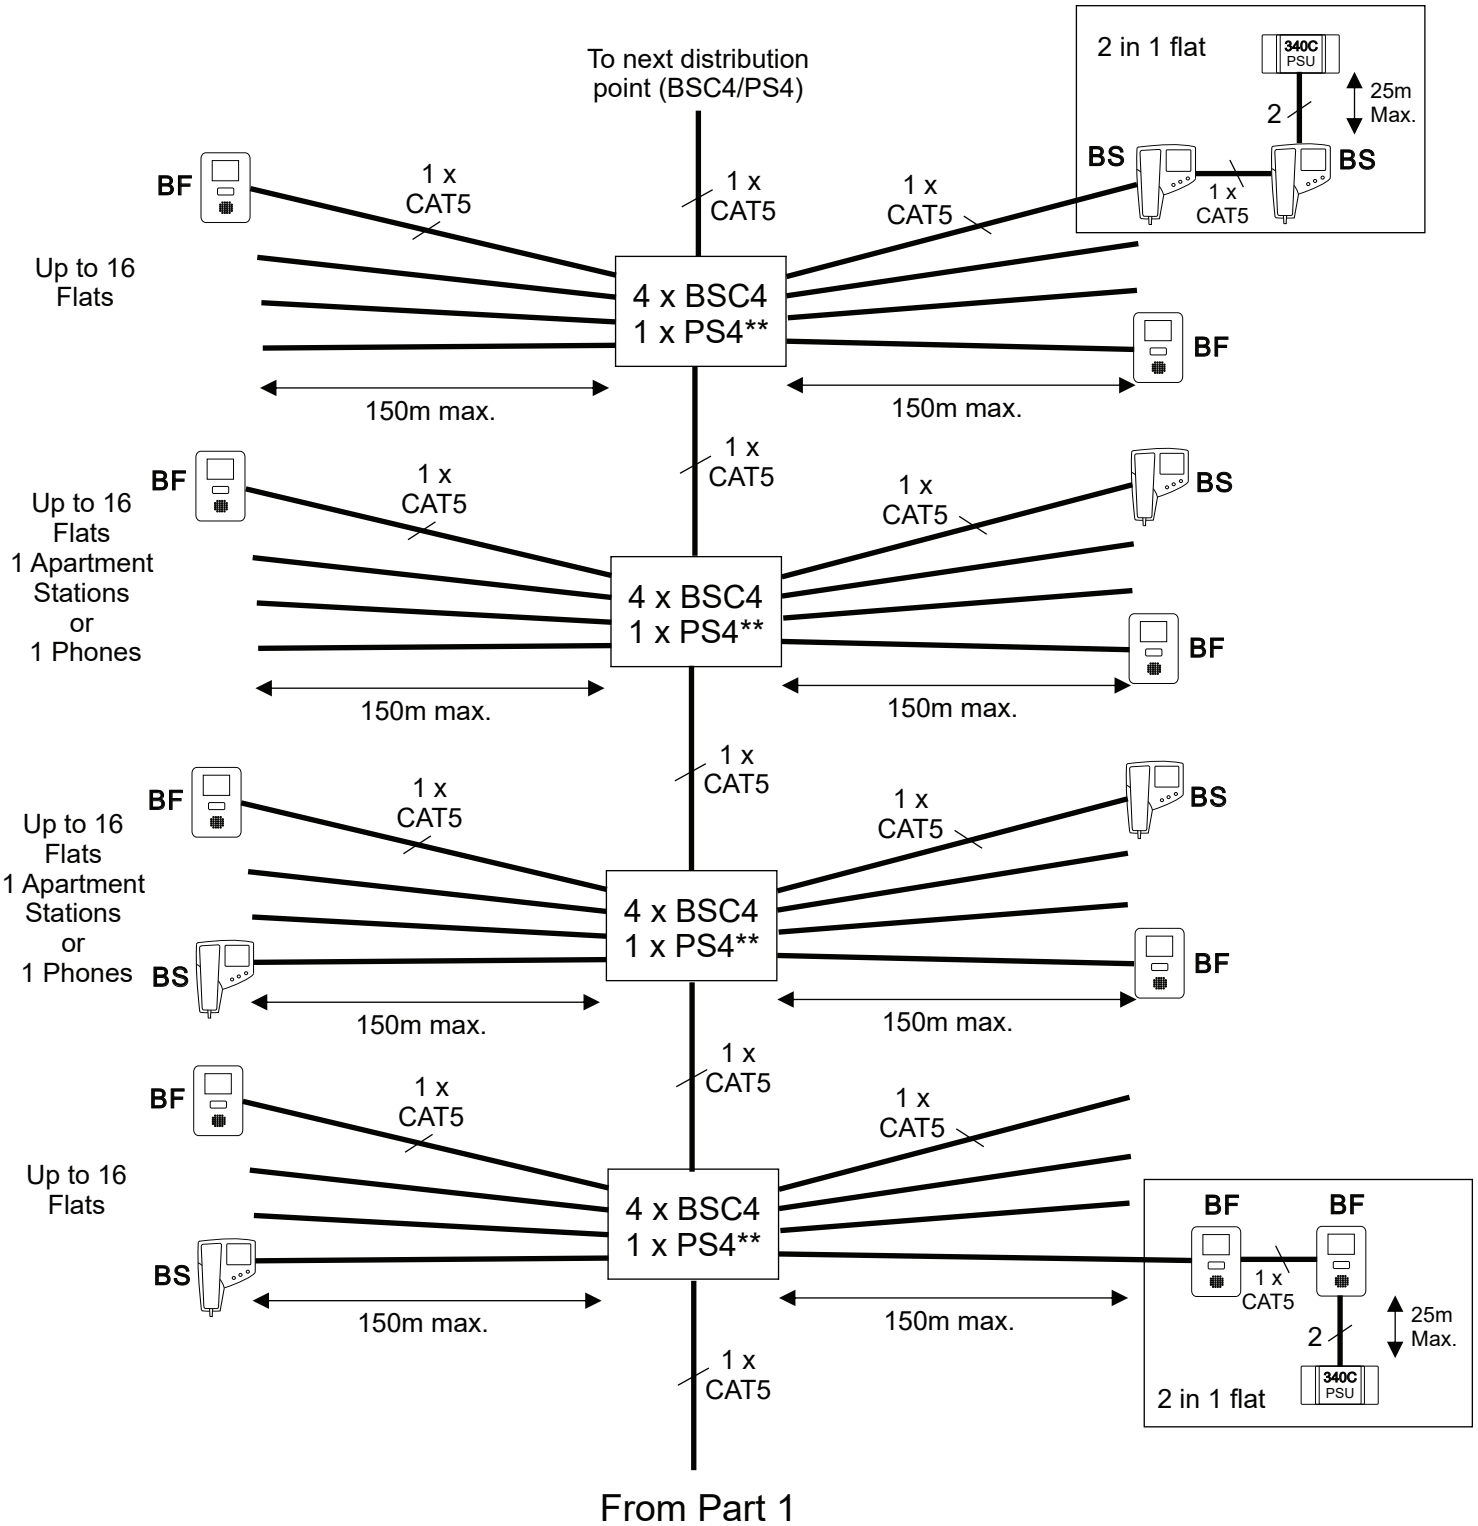

Typical Digital Video System Cable Overview

2-4 Entrance with Bellagio digital call panel

Notes

* Cable type depends on the Locking mechanism used.

** Requires a 230V Mains connection.

Use CAT5/5e unshielded cable, do not use Telephone or Alarm cable. 300m maximum between any 2 points.

1 x CAT5 refers to all 8 cores.

Parts

- BSC4 Video Distributor/Controller (1 per 4 flats)
- BFD-DIG Digital Door Controller (1 per entrance)
- PS4 Power Supply (1 per 16 TB,BF or BS, or per 2 doors)
- TS2000-BST Time Clock (optional for Trades facility, 1 per system)
- BGP-VIDEO(-F)/(PR) Bellagio Digital VR Entrance Panel
- BF Colour Hands-free Apartment Station
- BS Colour Video phone
- TB-W Colour Tabellet, White
- TB-B Colour Tabellet, Black/Silver
- PAX1 Panel Mount Proximity/Fob Reader
- 340C Power Supply

Part 1 - Entrance connections

Part 2B - Flat Distribution with BF Apartment Station or BS Video Phone

Note BS, BF and TB-B or TB-W units can be mixed on the same system

Part 2B - Flat Distribution with Tabellet TB-B or TB-W

Note BS,BF and TB-B or TB-W units can be mixed on the same system