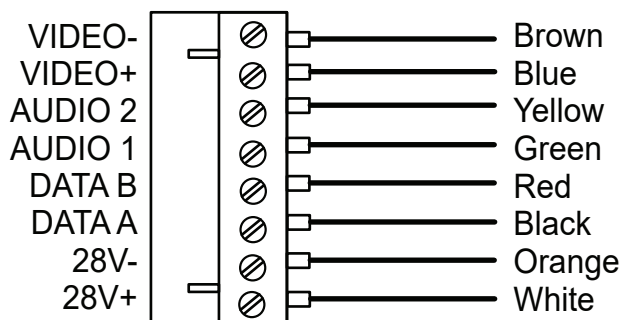

TB-DESK-KIT Desk mount kit for the TB-B and TB-W Tabellets

Surface wall box
 (screws visible)

Tabellet connection

Connections

Please refer to the Tabellet user guide and appropriate system manual
 for system installation and operation