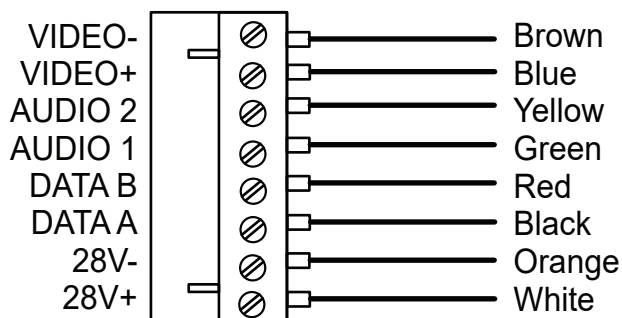

Connections for BS-DESK, XL5-BS-DESK Desk mounting

Surface wall box
 (screws visible)

Terminal block
 connecting to the inside
 of the Tabellet or Phone

Connections

Note

There's no Video +/- connection on a XL5-BS