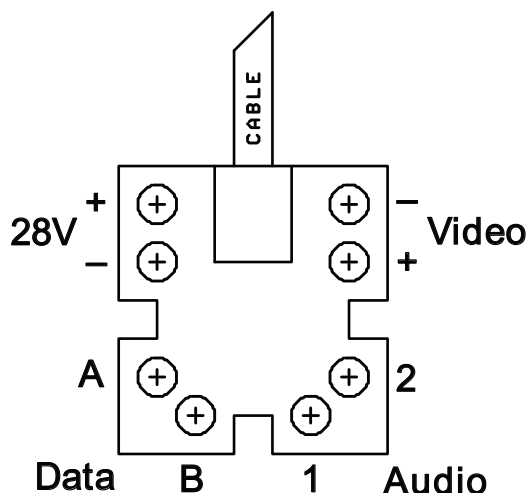

Connections for BS-DESK, XL5-BS-DESK Desk mounting

Surface wall box
 (screws visible)

Terminal block
 connecting to the inside
 of the Tabellet or Phone

Connections

Note

There's no Video +/- connection on a XL5-BS