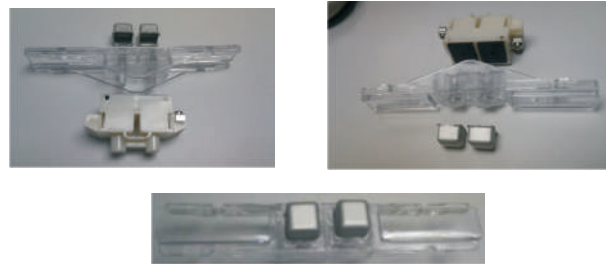

SPA Style entrance panel parts

(using the larger 51 Speech unit)

www.bellsystem.co.uk

50

Obsolete single SPA button
Button assembly all fitting
to the front plate

52

Obsolete double SPA button Button
assembly all fitting to the front plate

50N

Used in SPA panels
with single row, backbar

**Not available
use the TRAD1**

52N

For panels with a double row, back
half fits to the backbox / backbar
(not for Trades button operation)

TRAD1

Single trades button
for systems using the
50N button

TRAD2

Double trades button
for systems using the
52N button

Back half

36

Festoon Bulb

51

Speech Unit / Amplifier

Maybe grey, blue, brown or black