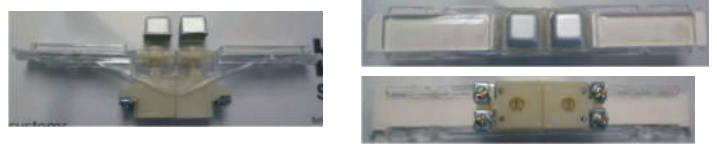

SPA Style entrance panel parts

(using the larger 51 Speech unit)

www.bellsystem.co.uk

50

Obsolete single SPA button
Button assembly all fitting
to the front plate

52

Obsolete double SPA button Button
assembly all fitting to the front plate

50N

Used in SPA panels
with single row, backbar

**Not available
use the TRAD1**

52N

For panels with a double row, back
half fits to the backbox / backbar
(not for Trades button operation)

TRAD1

Single trades button
for systems using the
50N button

TRAD2

Double trades button
for systems using the
52N button

Back half

36

Festoon Bulb

51

Speech Unit / Amplifier

Maybe grey, blue, brown or black