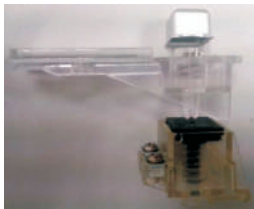

SPA Style entrance panel parts

(using the larger 51 Speech unit)

www.bellsystem.co.uk

50

Obsolete single SPA button
Button assembly all fitting
to the front plate

52

Obsolete double SPA button Button
assembly all fitting to the front plate

50N

Used in SPA panels
with single row, backbar

**Not available
use the TRAD1**

52N

For panels with a double row, back
half fits to the backbox / backbar
(not for Trades button operation)

TRAD1

Single trades button
for systems using the
50N button

TRAD2

Double trades button
for systems using the
52N button

Back half

36

Festoon Bulb

51

Speech Unit / Amplifier

Maybe grey, blue, brown or black