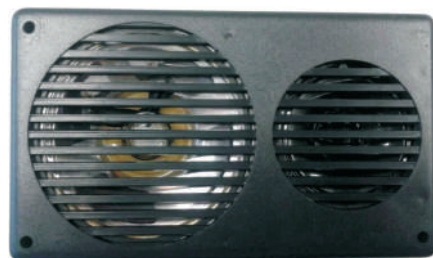

SPA Style entrance panel parts

(using the larger 51 Speech unit)

www.bellsystem.co.uk

50

Obsolete single SPA button
Button assembly all fitting
to the front plate

52

Obsolete double SPA button Button
assembly all fitting to the front plate

50N

Used in SPA panels
with single row, backbar

**Not available
use the TRAD1**

52N

For panels with a double row, back
half fits to the backbox / backbar
(not for Trades button operation)

TRAD1

Single trades button
for systems using the
50N button

TRAD2

Double trades button
for systems using the
52N button

Back half

36

Festoon Bulb

51

Speech Unit / Amplifier

Maybe grey, blue, brown or black

DO NOT USE A 61 SPEECH UNIT

37

Festoon Bulb Holder