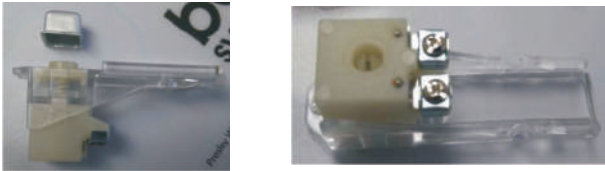

SPA Style entrance panel parts

(using the larger 51 Speech unit)

www.bellsystem.co.uk

50

Obsolete single SPA button
Button assembly all fitting
to the front plate

52

Obsolete double SPA button Button
assembly all fitting to the front plate

50N

Used in SPA panels
with single row, backbar

**Not available
use the TRAD1**

52N

For panels with a double row, back
half fits to the backbox / backbar
(not for Trades button operation)

TRAD1

Single trades button
for systems using the
50N button

TRAD2

Double trades button
for systems using the
52N button

Back half

36

Festoon Bulb

51

Speech Unit / Amplifier

Maybe grey, blue, brown or black