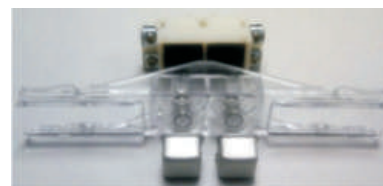

50N

Used in SPA panels
with single row, backbar

**Not available
use the TRAD1**

52N

For panels with a double row, back
half fits to the backbox / backbar
(not for Trades button operation)

TRAD1

Single trades button
for systems using the
50N button

TRAD2

Double trades button
for systems using the
52N button

Back half

36

Festoon Bulb

51

Speech Unit / Amplifier

Maybe grey, blue, brown or black